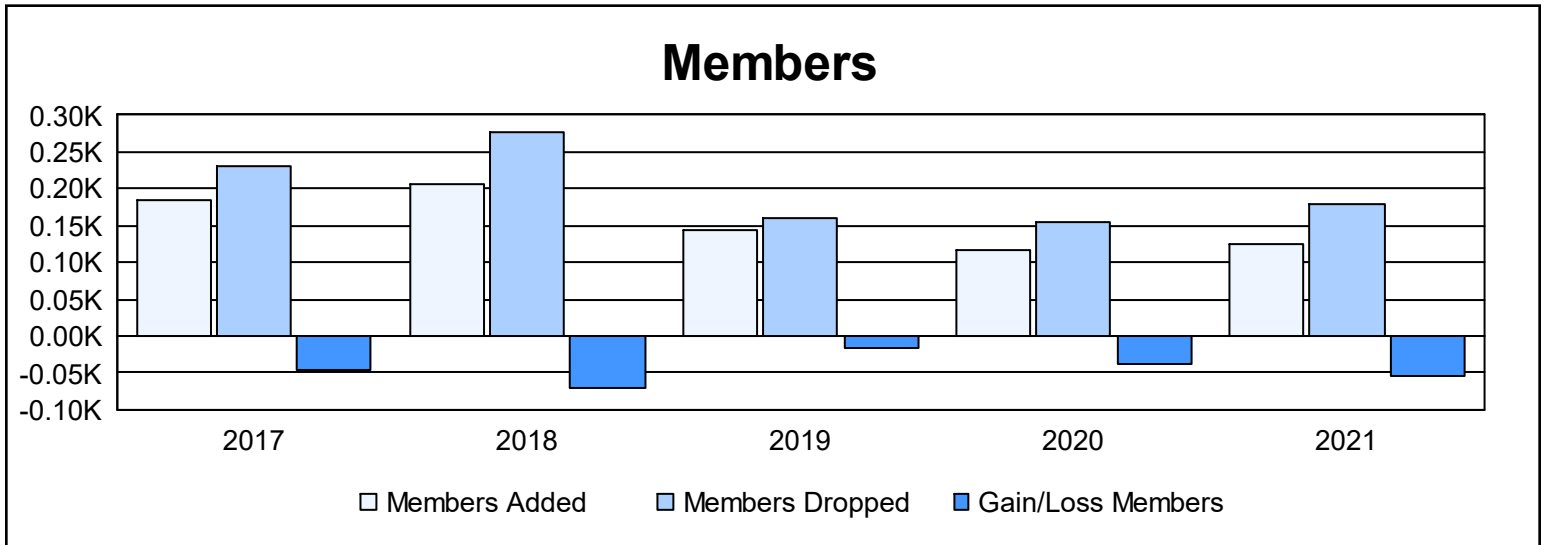

Year	New Clubs	Dropped Clubs	Gain/Loss Clubs	New Members	Charter Members	Reinstate Members	Transfer Members	Total Member Added	Total Members Dropped	Gain/Loss Members
2016-2017	1	1	0	122	39	15	8	184	231	-47
2017-2018	1	2	-1	152	31	15	7	205	276	-71
2018-2019	0	3	-3	127	0	10	7	144	161	-17
2019-2020	0	0	0	107	0	8	3	118	155	-37
2020-2021	1	1	0	96	17	10	2	125	178	-53
<b>Average</b>	<b>1</b>	<b>1</b>	<b>-1</b>	<b>121</b>	<b>17</b>	<b>12</b>	<b>5</b>	<b>155</b>	<b>200</b>	<b>-45</b>

### Membership Composition June 2021 Cumulative