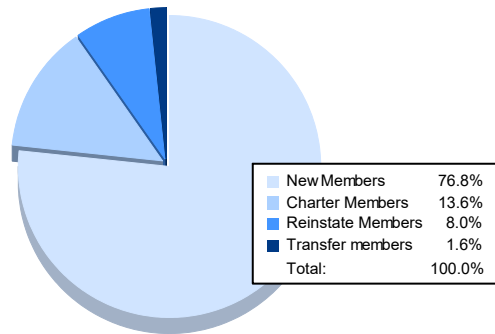

Year	New Clubs	Dropped Clubs	Gain/Loss Clubs	New Members	Charter Members	Reinstate Members	Transfer Members	Total Member Added	Total Members Dropped	Gain/Loss Members
2016-2017	1	1	0	122	39	15	8	184	231	-47
2017-2018	1	2	-1	152	31	15	7	205	276	-71
2018-2019	0	3	-3	127	0	10	7	144	161	-17
2019-2020	0	0	0	107	0	8	3	118	155	-37
2020-2021	1	1	0	96	17	10	2	125	178	-53
<b>Average</b>	<b>1</b>	<b>1</b>	<b>-1</b>	<b>121</b>	<b>17</b>	<b>12</b>	<b>5</b>	<b>155</b>	<b>200</b>	<b>-45</b>

### Membership Composition June 2021 Cumulative