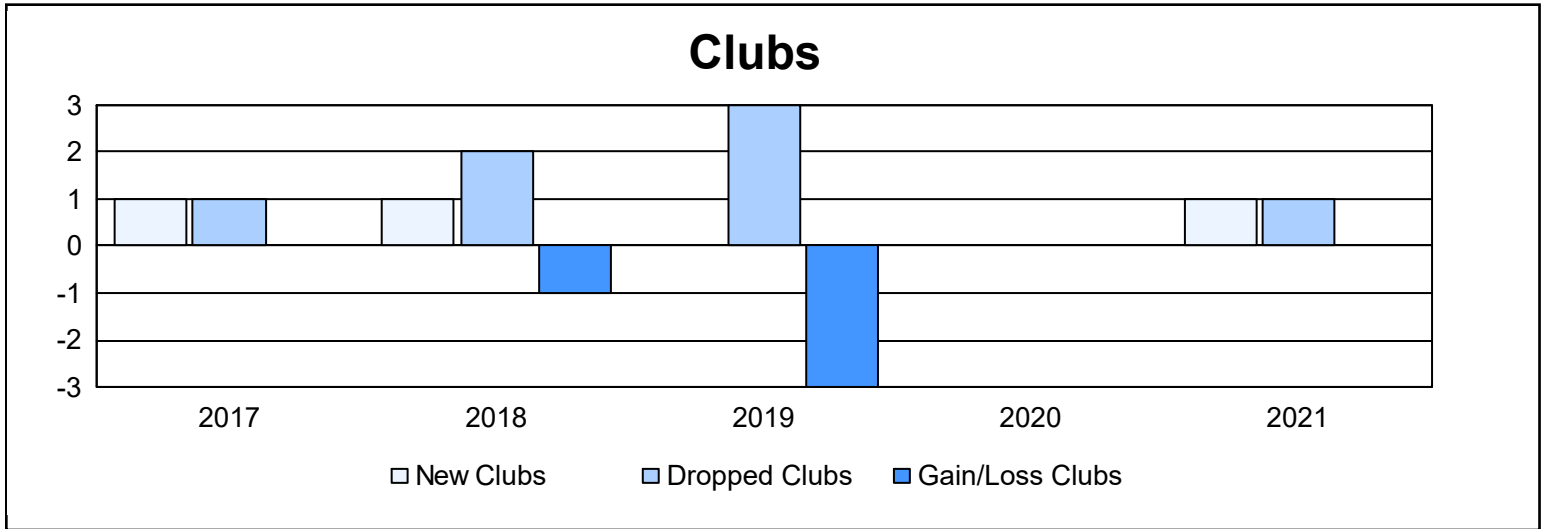

Year	New Clubs	Dropped Clubs	Gain/Loss Clubs	New Members	Charter Members	Reinstate Members	Transfer Members	Total Member Added	Total Members Dropped	Gain/Loss Members
2016-2017	1	1	0	122	39	15	8	184	231	-47
2017-2018	1	2	-1	152	31	15	7	205	276	-71
2018-2019	0	3	-3	127	0	10	7	144	161	-17
2019-2020	0	0	0	107	0	8	3	118	155	-37
2020-2021	1	1	0	96	17	10	2	125	178	-53
<b>Average</b>	<b>1</b>	<b>1</b>	<b>-1</b>	<b>121</b>	<b>17</b>	<b>12</b>	<b>5</b>	<b>155</b>	<b>200</b>	<b>-45</b>

### Membership Composition June 2021 Cumulative